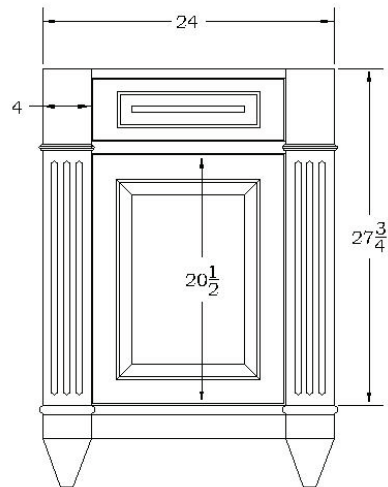

Before ordering, call MTI Order Entry to make sure that the desired package will work.

Bath Furniture

Overall height measurements DO NOT include the top. If ordering a vanity with the Maple top, add 3/4" to the overall height of the vanity. The top has a 1/2" overhang in front and on left and right sides.

Traditional Vanity 42" Front View

Traditional Vanity 42" Side View

Traditional Vanity 36" Front View

Traditional Vanity 36" Side View

Bath Furniture

Overall height measurements DO NOT include the top. If ordering a vanity with the Maple top, add 3/4" to the overall height of the vanity. The top has a 1/2" overhang in front and on left and right sides.

Traditional Vanity 30" Front View

Traditional Vanity 30" Side View

Traditional Vanity 24" Front View

Traditional Vanity 24" Side View