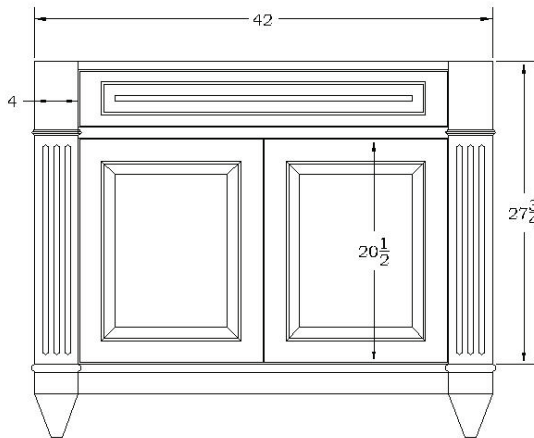

Bath Furniture

Overall height measurements DO NOT include the top. If ordering a vanity with the Maple top, add 3/4" to the overall height of the vanity. The top has a 1/2" overhang in front and on left and right sides.

Traditional Vanity 42" Front View