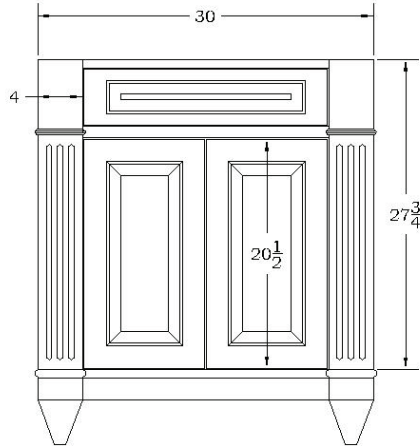

Before ordering, call MTI Order Entry to make sure that the desired package will work.

Bath Furniture

Overall height measurements DO NOT include the top. If ordering a vanity with the Maple top, add 3/4" to the overall height of the vanity. The top has a 1/2" overhang in front and on left and right sides.

Traditional Vanity 42" Front View

Traditional Vanity 42" Side View

Traditional Vanity 36" Front View

Traditional Vanity 36" Side View

Bath Furniture

Overall height measurements DO NOT include the top. If ordering a vanity with the Maple top, add 3/4" to the overall height of the vanity. The top has a 1/2" overhang in front and on left and right sides.

Traditional Vanity 30" Front View

Traditional Vanity 30" Side View

Traditional Vanity 24" Front View

Traditional Vanity 24" Side View