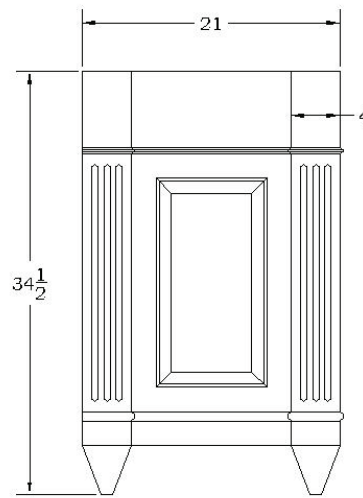

Before ordering, call MTI Order Entry to make sure that the desired package will work.

Bath Furniture

Overall height measurements DO NOT include the top. If ordering a vanity with the Maple top, add 3/4" to the overall height of the vanity. The top has a 1/2" overhang in front and on left and right sides.

Traditional Vanity 42" Front View

Traditional Vanity 42" Side View

Traditional Vanity 36" Front View

Traditional Vanity 36" Side View

Bath Furniture

Overall height measurements DO NOT include the top. If ordering a vanity with the Maple top, add 3/4" to the overall height of the vanity. The top has a 1/2" overhang in front and on left and right sides.

Traditional Vanity 30" Front View

Traditional Vanity 30" Side View

Traditional Vanity 24" Front View

Traditional Vanity 24" Side View