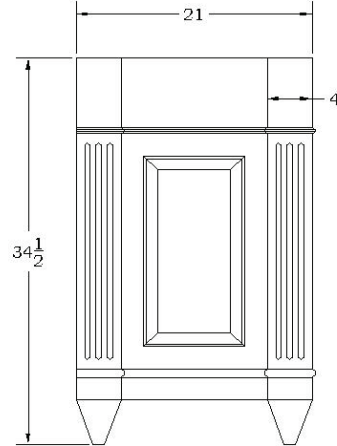

Before ordering, call MTI Order Entry to make sure that the desired package will work.

Bath Furniture

Overall height measurements DO NOT include the top. If ordering a vanity with the Maple top, add 3/4" to the overall height of the vanity. The top has a 1/2" overhang in front and on left and right sides.

Traditional Vanity 42" Front View

Traditional Vanity 42" Side View

Traditional Vanity 36" Front View

Traditional Vanity 36" Side View

Bath Furniture

Overall height measurements DO NOT include the top. If ordering a vanity with the Maple top, add 3/4" to the overall height of the vanity. The top has a 1/2" overhang in front and on left and right sides.

Traditional Vanity 30" Front View

Traditional Vanity 30" Side View

Traditional Vanity 24" Front View

Traditional Vanity 24" Side View