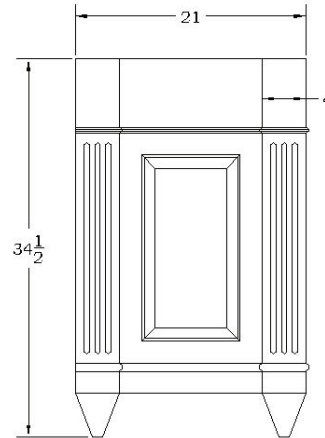

*MTI distributor multiplier does not apply.

NOTE: Allow approximately 6 weeks for handcrafting of bath furniture.

IMPORTANT: You may be limited in the choice of hydrotherapy packages, depending on:

- Whether you select 1, 2 or 3 sides of the tub enclosure.
- The size of the installation space for the tub.
- The configuration of the space.

Before ordering, call MTI Order Entry to make sure that the desired package will work.

Bath Furniture

Overall height measurements DO NOT include the top. If ordering a vanity with the Maple top, add 3/4" to the overall height of the vanity. The top has a 1/2" overhang in front and on left and right sides.

Traditional Vanity 42" Front View

Traditional Vanity 42" Side View

Traditional Vanity 36" Front View

Traditional Vanity 36" Side View

Bath Furniture

Overall height measurements DO NOT include the top. If ordering a vanity with the Maple top, add 3/4" to the overall height of the vanity. The top has a 1/2" overhang in front and on left and right sides.

Traditional Vanity 30" Front View

Traditional Vanity 30" Side View

Traditional Vanity 24" Front View

Traditional Vanity 24" Side View