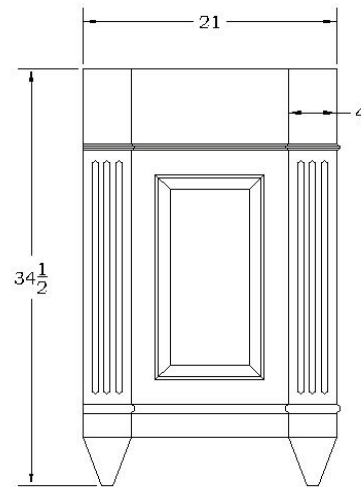

Before ordering, call MTI Order Entry to make sure that the desired package will work.

Bath Furniture

Overall height measurements DO NOT include the top. If ordering a vanity with the Maple top, add 3/4" to the overall height of the vanity. The top has a 1/2" overhang in front and on left and right sides.

Traditional Vanity 42" Front View

Traditional Vanity 42" Side View

Traditional Vanity 36" Front View

Traditional Vanity 36" Side View

Bath Furniture

Overall height measurements DO NOT include the top. If ordering a vanity with the Maple top, add 3/4" to the overall height of the vanity. The top has a 1/2" overhang in front and on left and right sides.

Traditional Vanity 30" Front View

Traditional Vanity 30" Side View

Traditional Vanity 24" Front View

Traditional Vanity 24" Side View