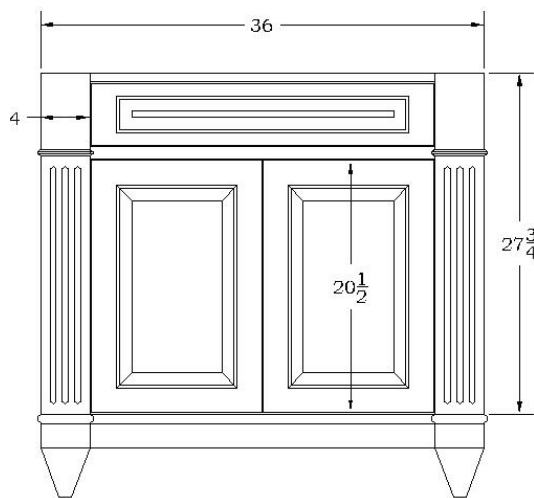

Before ordering, call MTI Order Entry to make sure that the desired package will work.

Bath Furniture

Overall height measurements DO NOT include the top. If ordering a vanity with the Maple top, add 3/4" to the overall height of the vanity. The top has a 1/2" overhang in front and on left and right sides.

Traditional Vanity 42" Front View

Traditional Vanity 42" Side View

Traditional Vanity 36" Front View

Traditional Vanity 36" Side View

Bath Furniture

Overall height measurements DO NOT include the top. If ordering a vanity with the Maple top, add 3/4" to the overall height of the vanity. The top has a 1/2" overhang in front and on left and right sides.

Traditional Vanity 30" Front View

Traditional Vanity 30" Side View

Traditional Vanity 24" Front View

Traditional Vanity 24" Side View