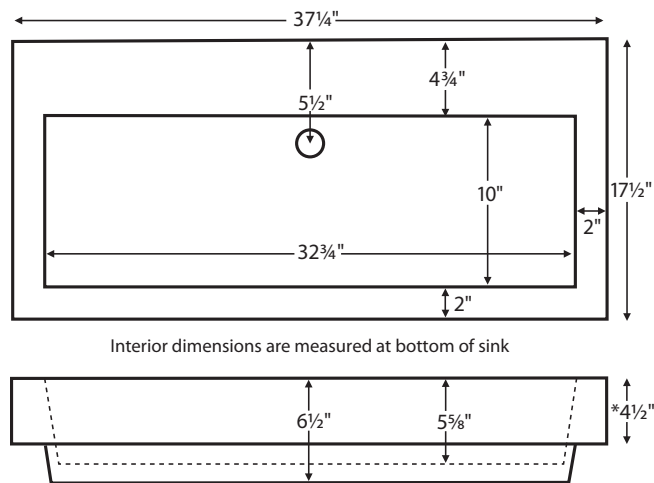

CONSTRUCTION AND STANDARD FEATURES

- Single-bowl design; 1.75" drain opening.
- Not undermountable.
- No holes drilled standard; up to 3 holes drilled by MTI at no additional charge.
- Composite blend of natural minerals and resins.
- One-piece construction.
- Same material and color all the way through, with minor variations due to use of natural minerals.
- Durable, non-porous material is easy to clean.
- Stain, mold and mildew-resistant.
- Quality tested and certified by the NAHB.
- 5-year Limited Residential Warranty.

37.25" x 17.5" x 4.5"

NOTE: Includes integrated overflow. Standard exterior sink height is 4.5".
*Custom height available up to 7". Must specify when ordering.

MTCS-701 Metro Double	(MTCS701)	\$1,199
COLORS		
White or Biscuit, matte finish		STD
White or Biscuit, gloss finish		Add \$169
Additional colors available for projects only. Please call.		
OPTIONS		
Powder-coated steel wall-mount hardware	(SINKBRKT)	\$399
Quick Ship/Priority. Call for availability.	(QUISINKSH)	\$85
Shipping Weight: 76 lbs		

NOTES: When ordering with a wall-mount, 6 holes will be pre-drilled on the back wall of the sink to facilitate installation. Measurements are $\pm 1/2"$ and are subject to change without notice. Data herein supersedes all previous prior to publication date indicated below.

Teak Sink Tray

CONSTRUCTION and STANDARD FEATURES

- Sink tray of smooth, durable teak combines beauty with practicality.
- Designed specifically for the Metro Double sink.
- Can be used as a resting place for grooming articles and toiletries.
- Constructed of the finest grades of Burmese teak, not Plantation teak.
- Flat slatted teak mat lets water and soap run through, so there is no residue build-up.
- Unsurpassed quality and workmanship.
- Handcrafted and milled in America.