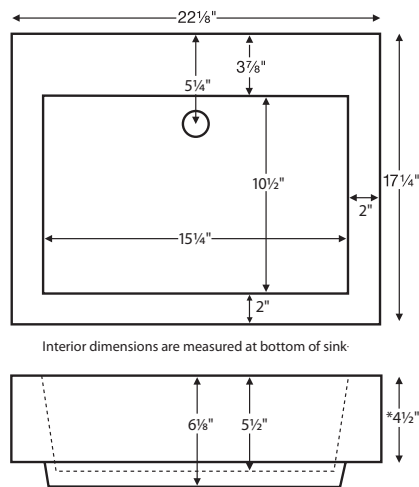

### 22.125" x 17.25" x 4.5"

Note: Includes integrated overflow. Standard exterior sink height is 4.5".  
\*Custom height is available up to 7". Must specify when ordering.

|   |             |           |
|---|-------------|-----------|
| <b>MTCS-700 Metro</b>                                       | (MTCS700)   | \$899     |
| <b>COLORS</b>   |             |           |
| White or Biscuit, matte finish                              |             | STD       |
| White or Biscuit, gloss finish                              |             | Add \$169 |
| Additional colors available for projects only. Please call. |             |           |
| <b>OPTIONS</b>  |             |           |
| Powder-coated steel wall-mount hardware                     | (SINKBRKT)  | \$399     |
| Quick Ship/Priority. Call for availability.                 | (QUISINKSH) | \$85      |
| Shipping Weight: 39 lbs                                     |             |           |

NOTES: When ordering with a wall-mount, 4 holes will be pre-drilled on the back wall of the sink to facilitate installation. Measurements are  $\pm 1/2"$  and are subject to change without notice. Data herein supersedes all previous prior to publication date indicated below.