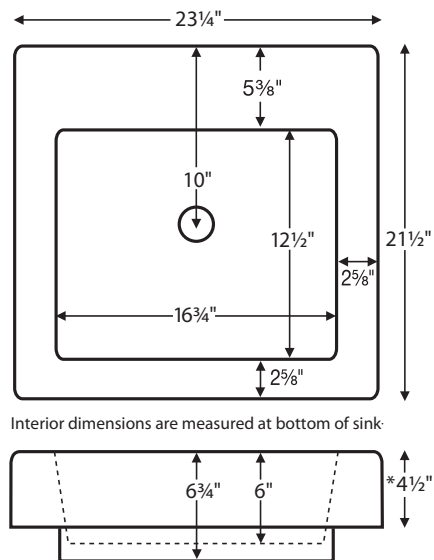

23.25" x 21.5" x 4.5"

NOTE: Includes integrated overflow. Standard exterior sink height is 4.5".
*Custom height available up to 7". Must specify when ordering.

MTCS-710 Trillium	(MTCS710)	$899
COLORS		
White or Biscuit, matte finish		STD
White or Biscuit, gloss finish		Add $169
Additional colors available for projects only. Please call.		
OPTIONS		
Powder-coated steel wall-mount hardware	(SINKBRKT)	$399
Quick Ship/Priority. Call for availability.	(QUISINKSH)	$85
Shipping Weight: 57 lbs		

NOTES: When ordering with a wall-mount, 4 holes will be pre-drilled on the back wall of the sink to facilitate installation. Measurements are $\pm 1/2"$ and are subject to change without notice. Data herein supersedes all previous prior to publication date indicated below.