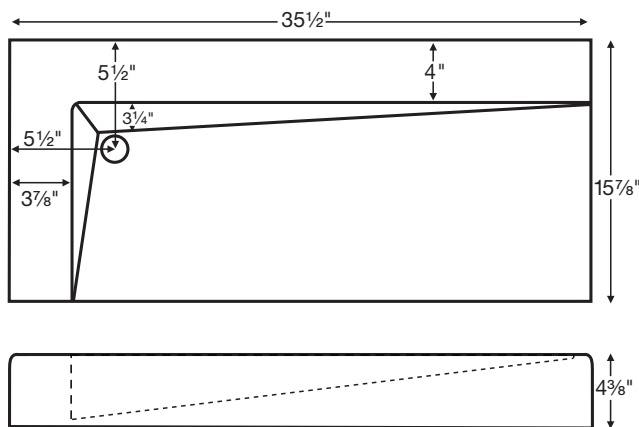

CONSTRUCTION AND STANDARD FEATURES

- Single-bowl design; St. Tropez includes a 1.625" drain opening, Elise includes a 1.75" drain opening.
- Not undermountable.
- Composite blend of natural minerals and resins.
- One-piece construction.
- Same material and color all the way through, with minor variations due to use of natural minerals.
- Durable, non-porous material is easy to clean.
- Stain, mold and mildew-resistant.
- Quality tested and certified by the NAHB.
- 5-year Limited Residential Warranty.

35.5" x 15.875" x 4.375"

Note: Drain opening is 1.625. The St. Tropez will NOT accommodate a standard size drain kit.

NOTE: Available with a right OR left hand drain. **MUST** specify when ordering. Sink has no overflow. Drain is designed to stay open. Check local codes.

NOTES: Sink rests on top of counter. Cut-out for the drain installation and sink base is required. Measurements are ±1/2" and are subject to change without notice. Data herein supersedes all previous prior to publication date indicated below.

NOTES: Sink rests on top of counter. Cut-out for the drain installation is required. Measurements are ±1/2" and are subject to change without notice. Data herein supersedes all previous prior to publication date indicated below.