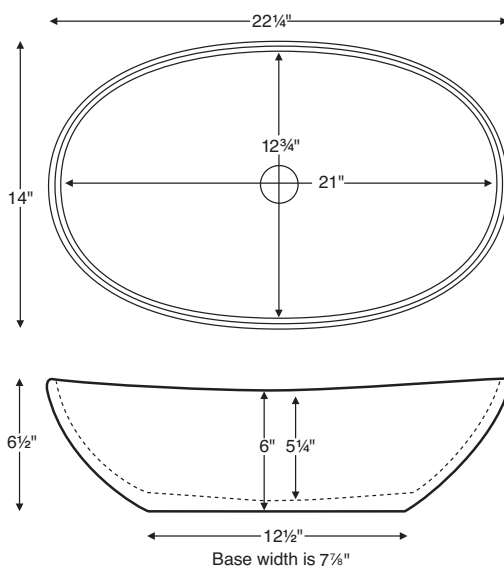

22.25" x 14" x 6.5"

NOTE: Sink has no overflow. Requires vessel-style drain kit without overflow. Check local codes.

MTCS-715 Elise	(MTCS715)	$869
COLORS:		
White or Biscuit, matte finish		STD
White or Biscuit, gloss finish		Add $169
Additional colors available for projects only. Please call.		
OPTIONS		
Quick Ship/Priority. Call for availability.	(QUISINKSH)	$85
Shipping Weight: 26 lbs		

NOTES: Sink rests on top of counter. Cut-out for the drain installation is required. Measurements are ±1/2" and are subject to change without notice. Data herein supersedes all previous prior to publication date indicated below.