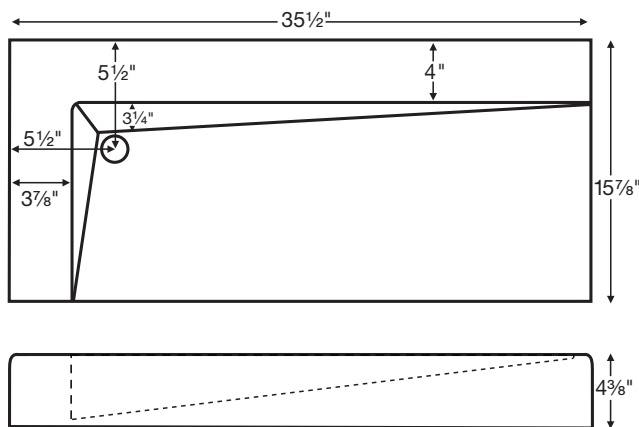

CONSTRUCTION AND STANDARD FEATURES

- Single-bowl design; St. Tropez includes a 1.625" drain opening, Elise includes a 1.75" drain opening.
- Not undermountable.
- Composite blend of natural minerals and resins.
- One-piece construction.
- Same material and color all the way through, with minor variations due to use of natural minerals.
- Durable, non-porous material is easy to clean.
- Stain, mold and mildew-resistant.
- Quality tested and certified by the NAHB.
- 5-year Limited Residential Warranty.

35.5" x 15.875" x 4.375"

Note: Drain opening is 1.625. The St. Tropez will NOT accommodate a standard size drain kit.

NOTE: Available with a right OR left hand drain. **MUST** specify when ordering. Sink has no overflow. Drain is designed to stay open. Check local codes.

NOTES: Sink rests on top of counter. Cut-out for the drain installation and sink base is required. Measurements are $\pm 1/2"$ and are subject to change without notice. Data herein supersedes all previous prior to publication date indicated below.

NOTES: Sink rests on top of counter. Cut-out for the drain installation is required. Measurements are $\pm 1/2"$ and are subject to change without notice. Data herein supersedes all previous prior to publication date indicated below.