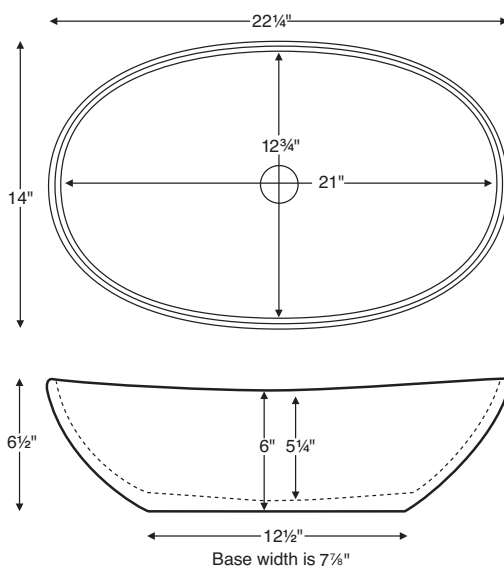

22.25" x 14" x 6.5"

NOTE: Sink has no overflow. Requires vessel-style drain kit without overflow. Check local codes.

MTCS-715 Elise	(MTCS715)	$869
COLORS:		
White or Biscuit, matte finish		STD
White or Biscuit, gloss finish		Add $169
Additional colors available for projects only. Please call.		
OPTIONS		
Quick Ship/Priority. Call for availability.	(QUISINKSH)	$85
Shipping Weight: 26 lbs		

NOTES: Sink rests on top of counter. Cut-out for the drain installation is required. Measurements are $\pm 1/2"$ and are subject to change without notice. Data herein supersedes all previous prior to publication date indicated below.