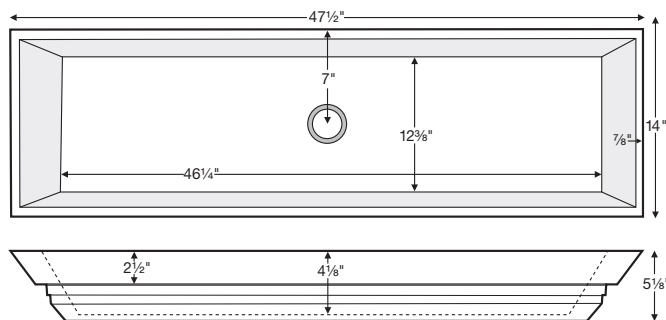

47.5" x 14" x 5.125"

NOTE: Sink has no overflow. Requires vessel-style drain kit without overflow. Check local codes.

MTCS-732 Petra Double	(MTCS732)	\$1,249
COLORS		STD
White or Biscuit, matte finish		Add \$169
White or Biscuit, gloss finish		
Additional colors available for projects only. Please call.		
OPTIONS		
Quick Ship/Priority. Call for availability.	(QUISINKSH)	\$85
Shipping Weight: 67 lbs		

NOTES: Sink rests on top of counter. Cut-out for the drain installation is required. Measurements are $\pm 1/2"$ and are subject to change without notice. Data herein supersedes all previous prior to publication date indicated below.

47.5" x 14" x 2.5"

NOTE: Petra Double SR is a semi-recessed model, which allows only the top 2 1/2" of the sink to rest on the vanity. Sink has no overflow. Requires vessel-style drain kit without overflow. Check local codes.

NOTES: SINK IS SEMI-RECESSED. SINK MUST BE MEASURED ON-SITE TO ENSURE ACCURATE DIMENSIONS OF HOLE CUT-OUT. Measurements are $\pm 1/2"$ and are subject to change without notice. Data herein supersedes all previous prior to publication date indicated below.