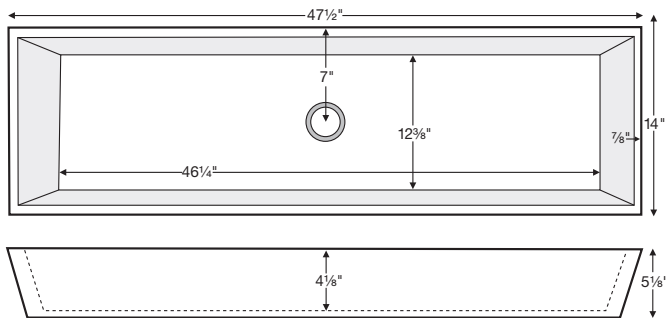

47.5" x 14" x 5.125"

NOTE: Sink has no overflow. Requires vessel-style drain kit without overflow. Check local codes.

MTCS-732 Petra Double	(MTCS732)	\$1,249
COLORS		STD
White or Biscuit, matte finish		Add \$169
White or Biscuit, gloss finish		
Additional colors available for projects only. Please call.		
OPTIONS		
Quick Ship/Priority. Call for availability.	(QUISINKSH)	\$85
Shipping Weight: 67 lbs		

NOTES: Sink rests on top of counter. Cut-out for the drain installation is required. Measurements are $\pm 1/2"$ and are subject to change without notice. Data herein supersedes all previous prior to publication date indicated below.

47.5" x 14" x 2.5"

NOTE: Petra Double SR is a semi-recessed model, which allows only the top 2 1/2" of the sink to rest on the vanity. Sink has no overflow. Requires vessel-style drain kit without overflow. Check local codes.

NOTES: SINK IS SEMI-RECESSED. SINK MUST BE MEASURED ON-SITE TO ENSURE ACCURATE DIMENSIONS OF HOLE CUT-OUT. Measurements are $\pm 1/2"$ and are subject to change without notice. Data herein supersedes all previous prior to publication date indicated below.